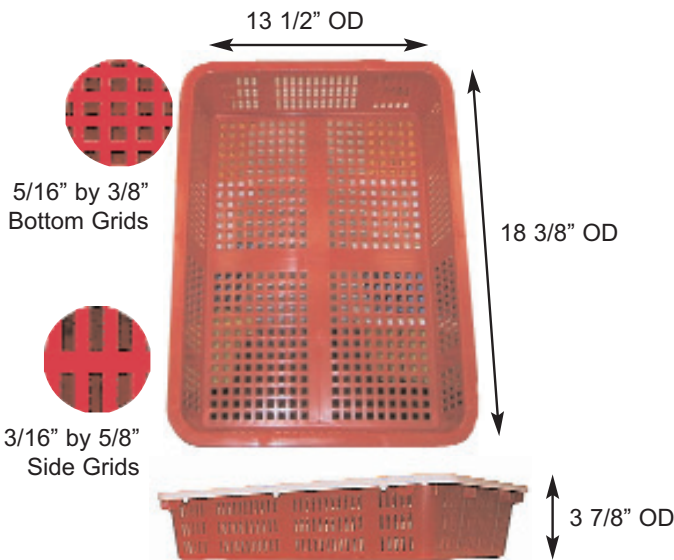

Made of high-density polyethylene, Columbia Drain Trays are strong and durable, yet light in weight. Use them in a variety of ways...with or without lids.

- Special tracks allow secure cross-stacking
- Easy to stack with simple 90° rotation
- Can be nested easily

Ideal As

- Roe Baskets
- Fillet Baskets
- Oyster Trays
- Mushroom Baskets
- Vegetable Baskets
- Fruit Baskets
- Display Trays
- Shipping Containers
- Storage Units
- Flash Freezing Containers

Lid tops are recessed for better stacking. Snap-fit easily to baskets. White color. Lids sold separately.

Columbia Drain Trays

- Molded from strong, high density polyethylene
- Choose red, pumpkin, blue, white, yellow, green, black or a custom color (available on request)
- Non-corrosive, non-toxic to keep food safe
- Available with FDA-approved material
- Weigh just 1.1 lbs (0.5 kgs) each