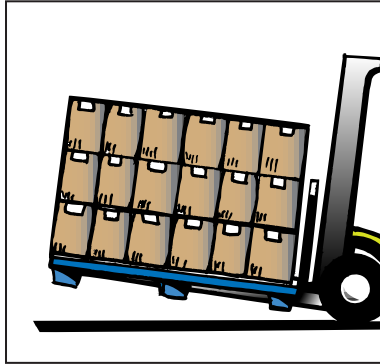

# Handling Plastic Pallets

ORBIS Plastic Pallets bring great efficiency and safety to many types of operation, with proper handling.

Always:

**Always** lift and tilt fork tines up while moving.

**Always** evenly distribute the weight of your load - build your load from the center out.

**Always** lift the pallet ergonomically.

Avoid:

**Avoid** leg shear - completely remove fork tines from pallet before turning.

**Avoid** pushing pallet against walls or posts with the forklift to eliminate pallet damage.