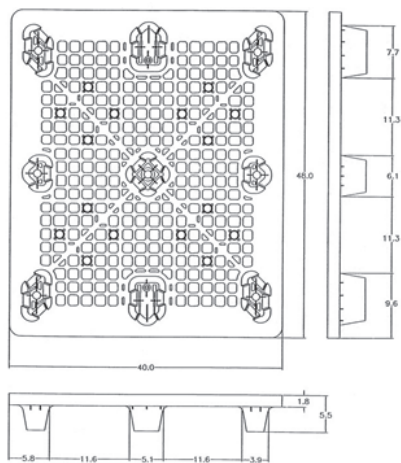

40 x 48 Export Structural Channel Pallet

- > Produced from recycled material
- > Available only in Black
- > Fork Truck Entry: 4-way, Hand Truck Entry: 4-way
- > Options (p 99): Hot stamp, molded-in logo, grommets (deck, foot, fork tine), 1/4" or 1" lip available

Model	Outside Dimensions		Inside Dimensions		Height	Weight (lb.)	Nest Ratio	Load Capacity (lb.)		Truckload Quantity 53' Trailer
	L	W	L	W				Static	Dynamic	
40 x 48 CISC LDS	48.2	40.2	N/A	N/A	5.5	21.5	2.5:1	10,000	2,300	1,290
40 x 48 CISC LPD LDS	48.2	40.2	47.7	39.7	6.5*	21.5	2.5:1	10,000	2,300	1,290
40 x 48 CISC LPI LDS	48.2	40.2	46.1	37.8	6.5*	21.5	2.5:1	10,000	2,300	1,290