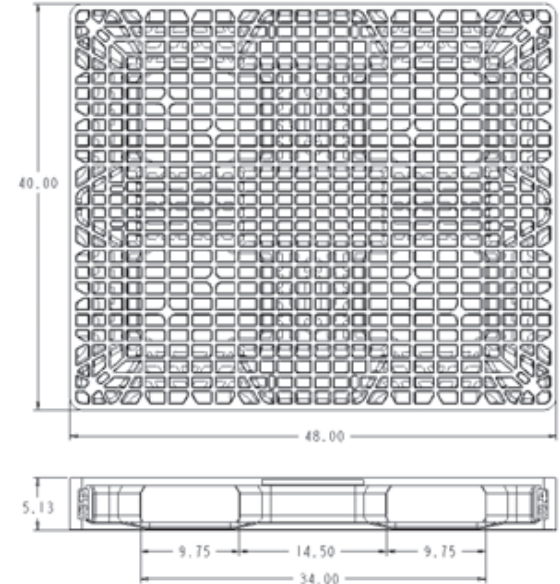

Pictured: 40" x 48" HDSC

40 x 48 HD Structo-Cell® Pallet

- > Standard in HDPE; available in impact resistant polypropylene and FDA approved material
- > Fork Truck Entry: 4-way, Hand Truck Entry: 4-way*
- > Options (p 99): Molded-in logo, 1/2" discontinuous lip, ID plates, vinyl labels, anti-skid spin disks, grommets

Drawing: 40" x 48" HDSC

Model	Dimensions			Weight (lb.)	Load Capacity (lb.)		Truckload Quantity 53' Trailer
	L	W	H		Static	Dynamic	
40 x 48 HDSC	48.0	40.0	5.1	43.0	30,000	4,000	600
40 x 48 FM HDSC	48.0	40.0	5.1	45.0	30,000	4,000	600
42 x 48 HDSC	48.0	42.0	5.1	45.0	30,000	4,000	560
42 x 48 FM HDSC	48.0	42.0	5.1	47.0	30,000	4,000	560
48 x 48 HDSC*	48.0	48.0	5.1	51.0	30,000	4,000	480
48 x 48 FM HDSC*	48.0	48.0	5.1	53.0	30,000	4,000	480

When choosing pallet options, limitations may apply, due to pallet version. Please contact your ORBIS Sales Representative for more information.

*48 x 48 HDSC models available in Ship-from-Stock program offer 4-way Fork Truck Entry and 2-way Hand Truck Entry.