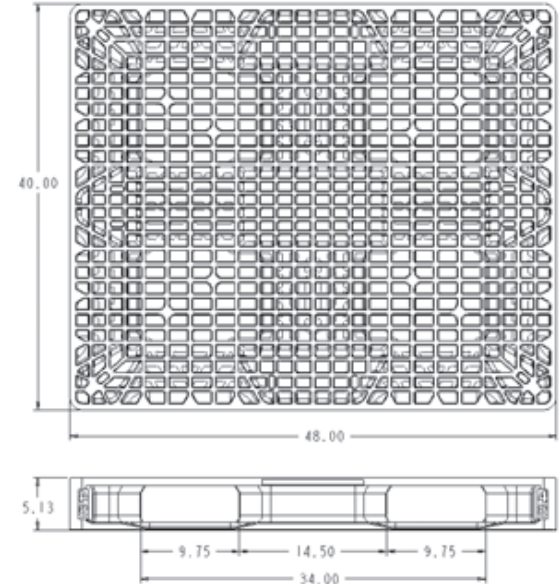

Pictured: 40" x 48" HDSC

### 40 x 48 HD Structo-Cell® Pallet

- > Standard in HDPE; available in impact resistant polypropylene and FDA approved material
- > Fork Truck Entry: 4-way, Hand Truck Entry: 4-way\*
- > Options (p 99): Molded-in logo, 1/2" discontinuous lip, ID plates, vinyl labels, anti-skid spin disks, grommets

Drawing: 40" x 48" HDSC

Model	Dimensions			Weight (lb.)	Load Capacity (lb.)		Truckload Quantity 53' Trailer
	L	W	H		Static	Dynamic	
40 x 48 HDSC	48.0	40.0	5.1	43.0	30,000	4,000	600
40 x 48 FM HDSC	48.0	40.0	5.1	45.0	30,000	4,000	600
42 x 48 HDSC	48.0	42.0	5.1	45.0	30,000	4,000	560
42 x 48 FM HDSC	48.0	42.0	5.1	47.0	30,000	4,000	560
48 x 48 HDSC*	48.0	48.0	5.1	51.0	30,000	4,000	480
48 x 48 FM HDSC*	48.0	48.0	5.1	53.0	30,000	4,000	480

When choosing pallet options, limitations may apply, due to pallet version. Please contact your ORBIS Sales Representative for more information.

\*48 x 48 HDSC models available in Ship-from-Stock program offer 4-way Fork Truck Entry and 2-way Hand Truck Entry.