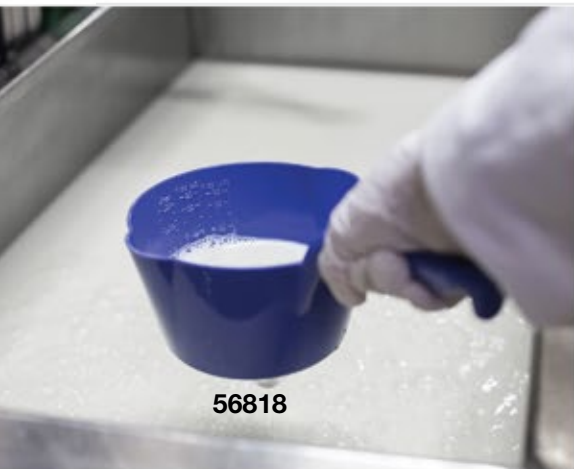

# Bowl Scoops

Durable, total-color dustpans have become a staple in many color-coded sanitation programs.

Dustpan  
5660x

Colors Available: 1 2 3 4 5 6 7 8 9

Length:	Width:	Height:
11.4"	13.2"	3.5"
Weight:	0.66 lbs.	
Maximum Temperature:	250°F	
Material:	Polypropylene	

Lobby Dustpan w/ Broom  
6250x

Colors Available: 1 2 3 4 5 6 7 8 9

Length:	Width:	Height:
47.5"	14.56"	7.13"
Weight:	3.43 lbs.	
Deflection / Softening Temps:	183°F / 266°F	
Material:	Polypropylene/Aluminum/Polyester	

Utility Dustpan  
6350

Colors Available: Black

Length:	Width:	Height:
12.2"	12.1"	4.1"
Weight:	0.47 lbs.	
Deflection / Softening Temps:	183°F / 266°F	
Material:	Polypropylene	

56818

32 oz. Round Scoop  
5681x

Colors Available: 1 2 3 4 5 6 7 8

Length:	Width:	Height:
11.6"	6.75"	5.25"
Weight:	0.44 lbs.	
Maximum Temperature:	250°F	
Material:	Polypropylene	

64 oz. Round Scoop  
5682x

Colors Available: 2 3 4 5 6

Length:	Width:	Height:
13"	8.25"	6.13"
Weight:	0.57 lbs.	
Maximum Temperature:	250°F	
Material:	Polypropylene	