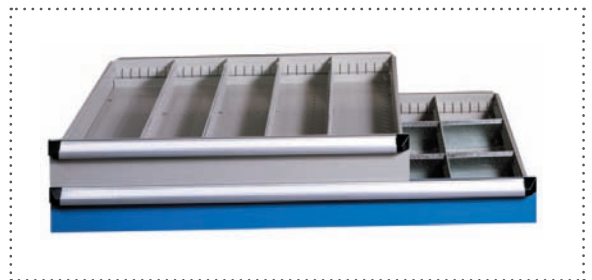

High Density Drawers

 **DACO**

(877) 247-3834 - dacocorp.com

High Density (HD) DRAWERS

THE HEAVYWEIGHT ORGANIZER

Borroughs High Density Drawers provide a powerful storage solution with a capacity up to 400 lbs. per drawer. Partition and divider combinations allow you to design a system with pre-configured or customized layouts to improve space efficiency as well as organizational productivity of heavy, hard to store or smaller items. Drawers are designed to protect inventory with a cushion impact closing mechanism and a closing action that won't allow drawers to drift open. Optional label holders provide easy and fast compartment identification to improve retrieval time and efficiency. Best of all, Borroughs High Density Drawers are designed to work easily and seamlessly with your Box Edge Plus® steel storage systems.

Partitions and dividers combine for an almost endless variety of storage spaces to match stored items.

BORROUGHS HD DRAWER SIZES AND SPECIFICATIONS

20 DRAWER SIZES

Drawers have 5 different heights: 3", 4-1/2", 6", 9" and 12". Drawers can be arranged and rearranged to keep your storage system efficient as your operation grows and changes. They can be installed in any combination as long as the total height of the drawer fronts does not exceed the height of the mounting uprights.