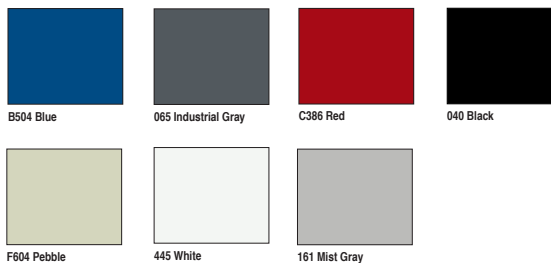

Available in your choice of seven colors.
Borrighs Standard Industrial Colors

EXAMPLE

3 6 2 4 4 - 0 3 0 8

- Drawer interiors are painted #161 Mist Gray
- Drawers include full-width aluminum handle/label holder, end caps, paper label and clear plastic label cover
- Drawer dividers are galvanized steel
- Drawer partitions are painted #161 Mist Gray and installed in drawer
- Drawer dividers are taped together and packed in drawer
- Drawer slides are packed separately