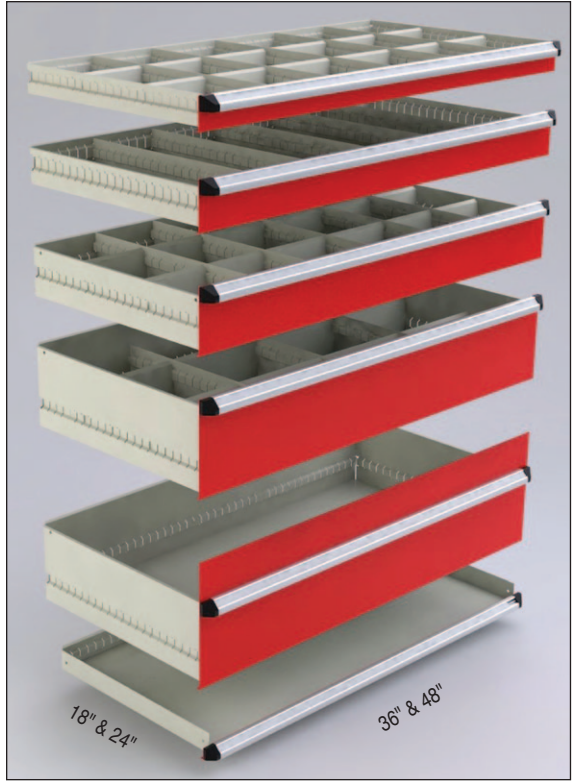

High Density Drawers

 **DACO**

(877) 247-3834 - dacocorp.com

High Density (HD) DRAWERS

THE HEAVYWEIGHT ORGANIZER

Borroughs High Density Drawers provide a powerful storage solution with a capacity up to 400 lbs. per drawer. Partition and divider combinations allow you to design a system with pre-configured or customized layouts to improve space efficiency as well as organizational productivity of heavy, hard to store or smaller items. Drawers are designed to protect inventory with a cushion impact closing mechanism and a closing action that won't allow drawers to drift open. Optional label holders provide easy and fast compartment identification to improve retrieval time and efficiency. Best of all, Borroughs High Density Drawers are designed to work easily and seamlessly with your Box Edge Plus® steel storage systems.

Partitions and dividers combine for an almost endless variety of storage spaces to match stored items.

BORROUGHS HD DRAWER SIZES AND SPECIFICATIONS

20 DRAWER SIZES

Drawers have 5 different heights: 3", 4-1/2", 6", 9" and 12". Drawers can be arranged and rearranged to keep your storage system efficient as your operation grows and changes. They can be installed in any combination as long as the total height of the drawer fronts does not exceed the height of the mounting uprights.