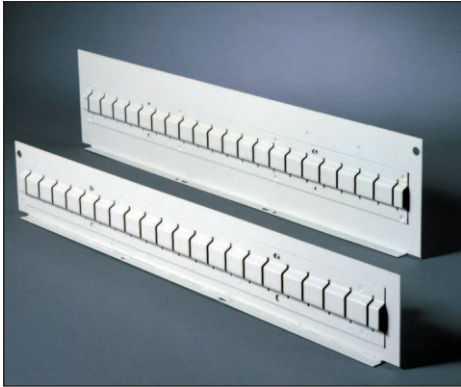

Partitions and dividers combine for an almost endless variety of storage spaces to match stored items.

BORROUGHS HD DRAWER SIZES AND SPECIFICATIONS

20 DRAWER SIZES

Drawers have 5 different heights: 3", 4-1/2", 6", 9" and 12". Drawers can be arranged and rearranged to keep your storage system efficient as your operation grows and changes. They can be installed in any combination as long as the total height of the drawer fronts does not exceed the height of the mounting uprights.

COMPONENTS and ACCESSORIES

PARTITIONS

Slotted steel partitions create major drawer interior storage spaces. Partitions slide into slots on drawer walls to span the full width or depth of drawers—and, allow the addition of dividers to further subdivide the drawer's interior. Partitions are available in 18" and 24" depths; 36" and 48" widths and 3", 4-1/2" and 6" heights. All partitions are painted #161 Mist Gray.

DIVIDERS

Galvanized steel dividers subdivide the storage spaces between partitions or partitions and drawer walls. Dividers simply drop into slots in partitions and drawer walls making storage space adjustments quick and easy. Slots are manufactured in partitions and drawer walls on 1" nominal centers. Divider widths are measured by the number of drawer wall slots the divider spans (i.e. a 3s divider will span 3 slots). Dividers are available in heights to match partitions (3", 4-1/2" and 6") and in eleven widths (3 slots through 13 slots). The 36" wide drawer has 31 slots allowing for up to ten 3s storage spaces. The 48" wide drawer has 43 slots, allowing for up to fourteen 3s storage spaces.