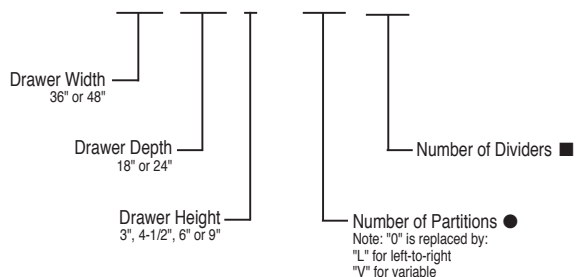

EXAMPLE

3 6 2 4 4 - 0 3 0 8

- Drawer interiors are painted #161 Mist Gray
- Drawers include full-width aluminum handle/label holder, end caps, paper label and clear plastic label cover
- Drawer dividers are galvanized steel
- Drawer partitions are painted #161 Mist Gray and installed in drawer
- Drawer dividers are taped together and packed in drawer
- Drawer slides are packed separately