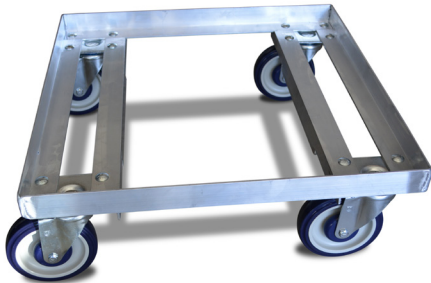

Standard and Custom Dollies

Heavy Duty and Built to Last

Dollies designed to transport containers easily and efficiently, in standard and custom sizes.
Manufactured from Stainless Steel, Aluminum or Steel with a powder coated finish.