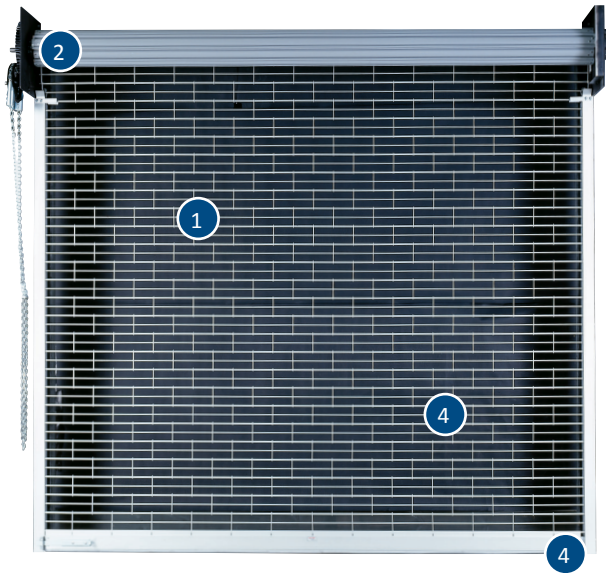

DuraGrille™

Rolling Security Grille Doors

Raynor DuraGrille security doors are an excellent solution for maximum security with great visual appeal for a wide variety of retail, commercial or industrial applications. Our grilles are available in both straight or brick pattern with a variety of materials and finishes for a contemporary look. They offer excellent air and light infiltration with an unobstructed view. DuraGrille doors are constructed for maximum durability. They are rugged, reliable and offer protection against theft and vandalism. Raynor's DuraGrille is an excellent choice with both function and design for most any interior or exterior environments.

Aesthetics

With multiple configurations and a variety of aluminum finishes to choose from, DuraGrille provides the visual aesthetics that are demanded in many high traffic area applications.

- 1 Grille**
Offered in a contemporary brick pattern or traditional straight pattern (left), grilles are constructed of 5/16" mill-finished aluminum rods with 9" center-to-center interlocking links.
- 2 Counterbalance System**
A torsion-spring-operated system, enclosed in a structural steel barrel, effectively counterbalances the security grille for a minimum of 15,000 cycles. Higher cycle torsion springs are also available.
- 3 Aluminum Guides**
Extruded aluminum guides are lined with a replaceable wool pile strip to reduce wear and provide quiet operation.
- 4 Bottom Bar**
An extruded aluminum bottom bar reinforces the curtain and provides smooth operation.

Application Guide

DuraGrille	
Cafeteria/ Concessions	●
Retail Environments	●
Theft Security	●
Underground Parking	◐

● Best ◐ Good

Model	Patterns	Material	Grille Size	Maximum Size	Color/Finish	Guides
GSA	Straight	Aluminum	5/16" Aluminum rods with Interlocking Aluminum Links	35' Width 24' Height	Mill, Clear Anodized, Bronze Anodized	Aluminum
GBA	Brick					