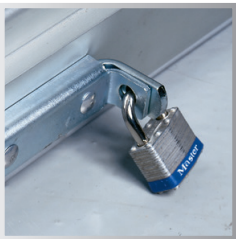

DuraGrille™

Rolling Security Grille Doors

Raynor DuraGrille security doors are an excellent solution for maximum security with great visual appeal for a wide variety of retail, commercial or industrial applications. Our grilles are available in both straight or brick pattern with a variety of materials and finishes for a contemporary look. They offer excellent air and light infiltration with an unobstructed view. DuraGrille doors are constructed for maximum durability. They are rugged, reliable and offer protection against theft and vandalism. Raynor's DuraGrille is an excellent choice with both function and design for most any interior or exterior environments.

Security

This strong, light weight, aluminum door is a premium theft deterrent over the competition, providing reliable protection against theft, vandalism and break-ins.

Visibility

A wide open viewing area provides customer appeal while allowing visual access of separated spaces.

Aesthetics

With multiple configurations and a variety of aluminum finishes to choose from, DuraGrille provides the visual aesthetics that are demanded in many high traffic area applications.

- 1 Grille**
Offered in a contemporary brick pattern or traditional straight pattern (left), grilles are constructed of 5/16" mill-finished aluminum rods with 9" center-to-center interlocking links.
- 2 Counterbalance System**
A torsion-spring-operated system, enclosed in a structural steel barrel, effectively counterbalances the security grille for a minimum of 15,000 cycles. Higher cycle torsion springs are also available.
- 3 Aluminum Guides**
Extruded aluminum guides are lined with a replaceable wool pile strip to reduce wear and provide quiet operation.
- 4 Bottom Bar**
An extruded aluminum bottom bar reinforces the curtain and provides smooth operation.